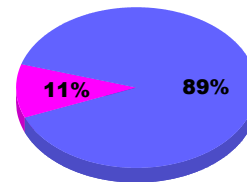

YTD Status Quo Clubs 2011-2012

Status Quo Clubs Compared to Status Quo Members

Legend: Status Quo Clubs (Cyan), Total Status Quo Members (Green)

MEMBERSHIP

Membership Results
2011-2012

Membership
2010-2011

Month	Net Memb Goal	Actual New Memb	Actual Dropped Memb	Gain/Loss of Memb	Gain/Loss of Memb
Jul/Aug/Sep		75	-49	26	10
Totals		75	-49	26	10

Membership Results 2011-2012

Goal, New, Dropped, Gain/Loss

Legend: Goal (Cyan), Actual (Green), Dropped (Yellow), Gain Loss (Magenta)

Comparison of Membership Gain/Loss

Current Year Compared to the Previous Year

Legend: Current Year (Cyan), Previous Year (Green)

Gender Comparison 2011-2012

Jul/Aug/Sep

Legend: Male (Blue), Female (Magenta)